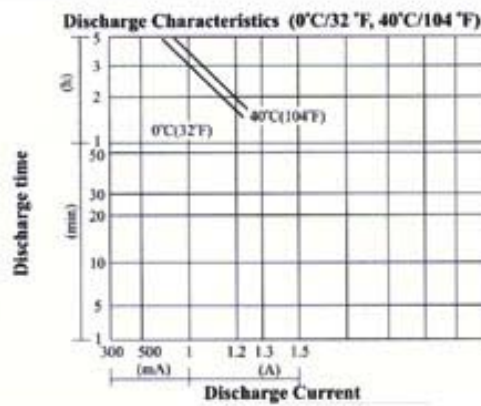

## Battery Model DM6-5

Type

6V 5AH Standard Terminal: Spring

Product Code

DM6-5S

Dimension

67\*67\*112

Pcs per Carton

15(pcs)

Ctn Dimension(cm)

342(L) x 207(W) x 128(H)

Color

Irony-Grey plastic case - with White printing