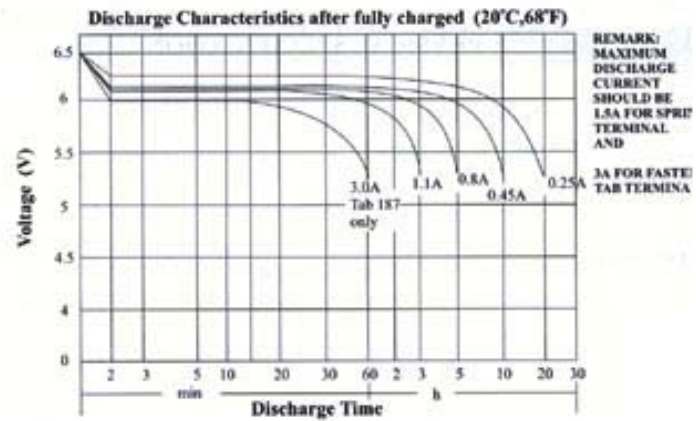

## Battery Model DM6-5

Type

6V 5AH Standard Terminal: Spring

Product Code

DM6-5S

Dimension

67\*67\*112

Pcs per Carton

15(pcs)

Ctn Dimension(cm)

342(L) x 207(W) x 128(H)

Color

Irony-Grey plastic case - with White printing