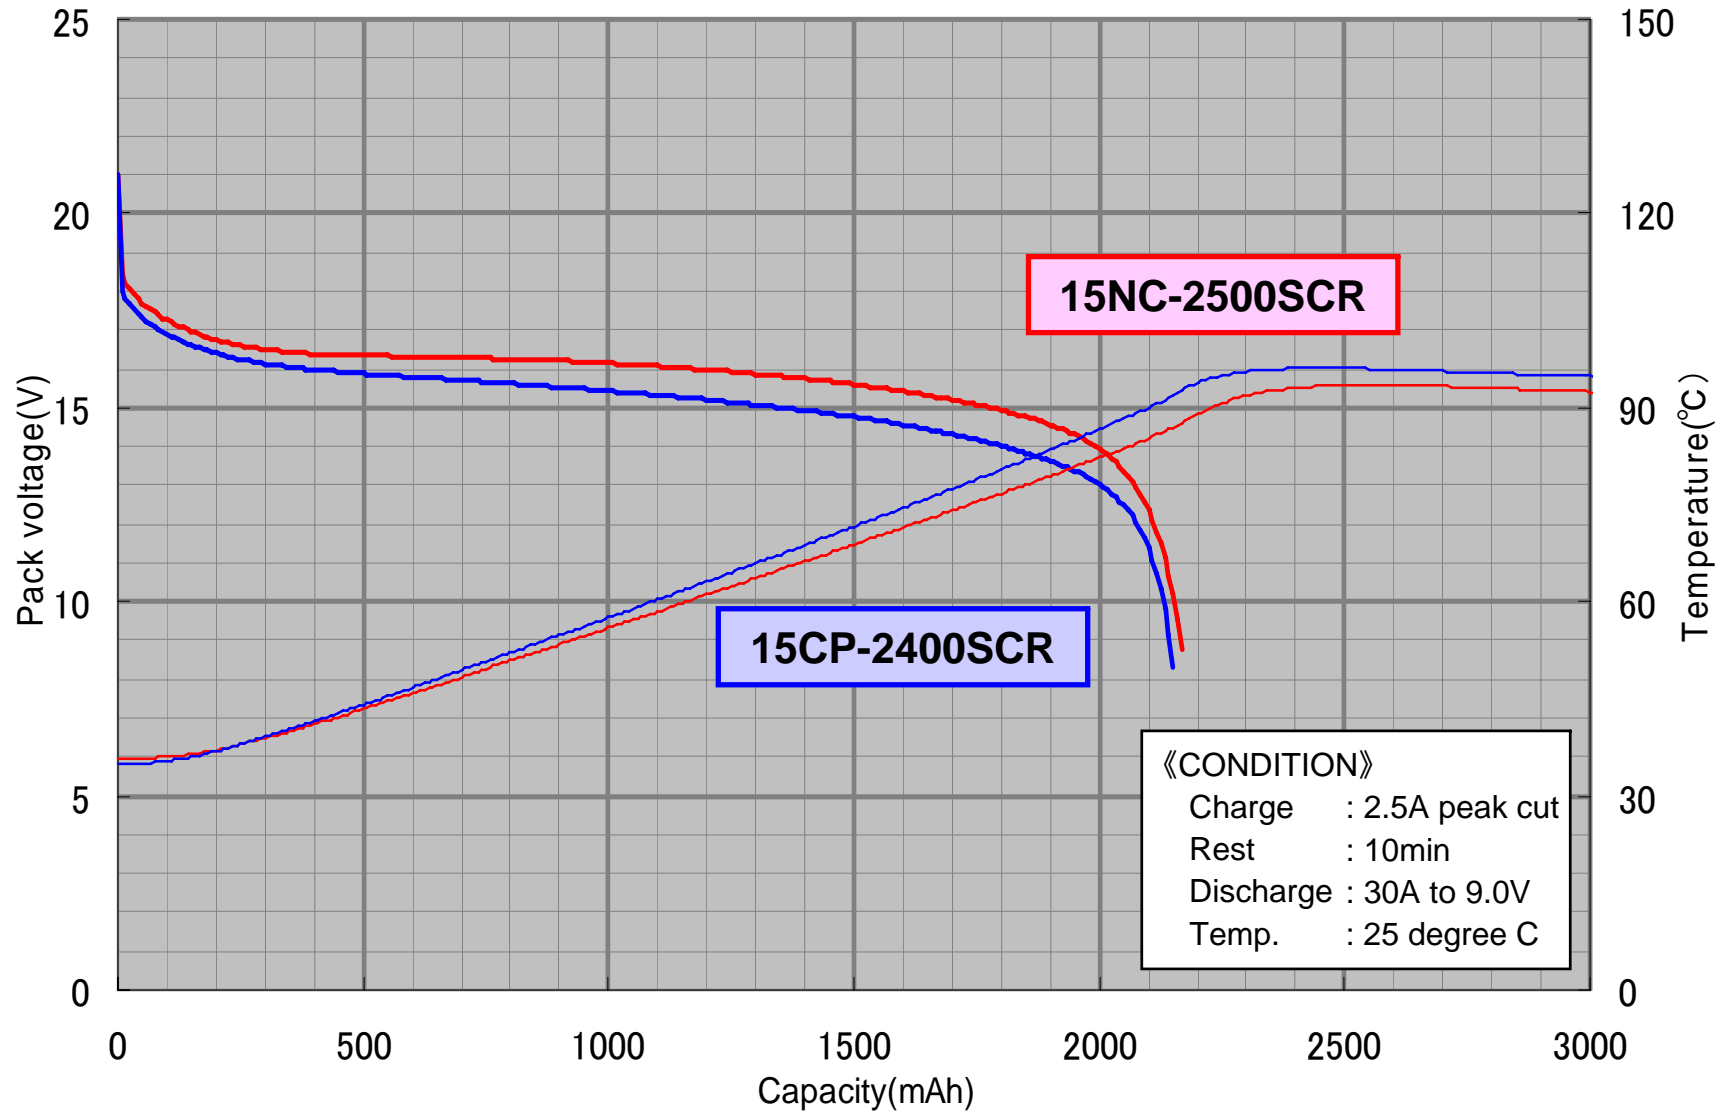

New Model
NC-2500SCR

10A discharge curves of 18V battery pack

30A discharge curves of 18V battery pack

50A discharge curves of 18V battery pack