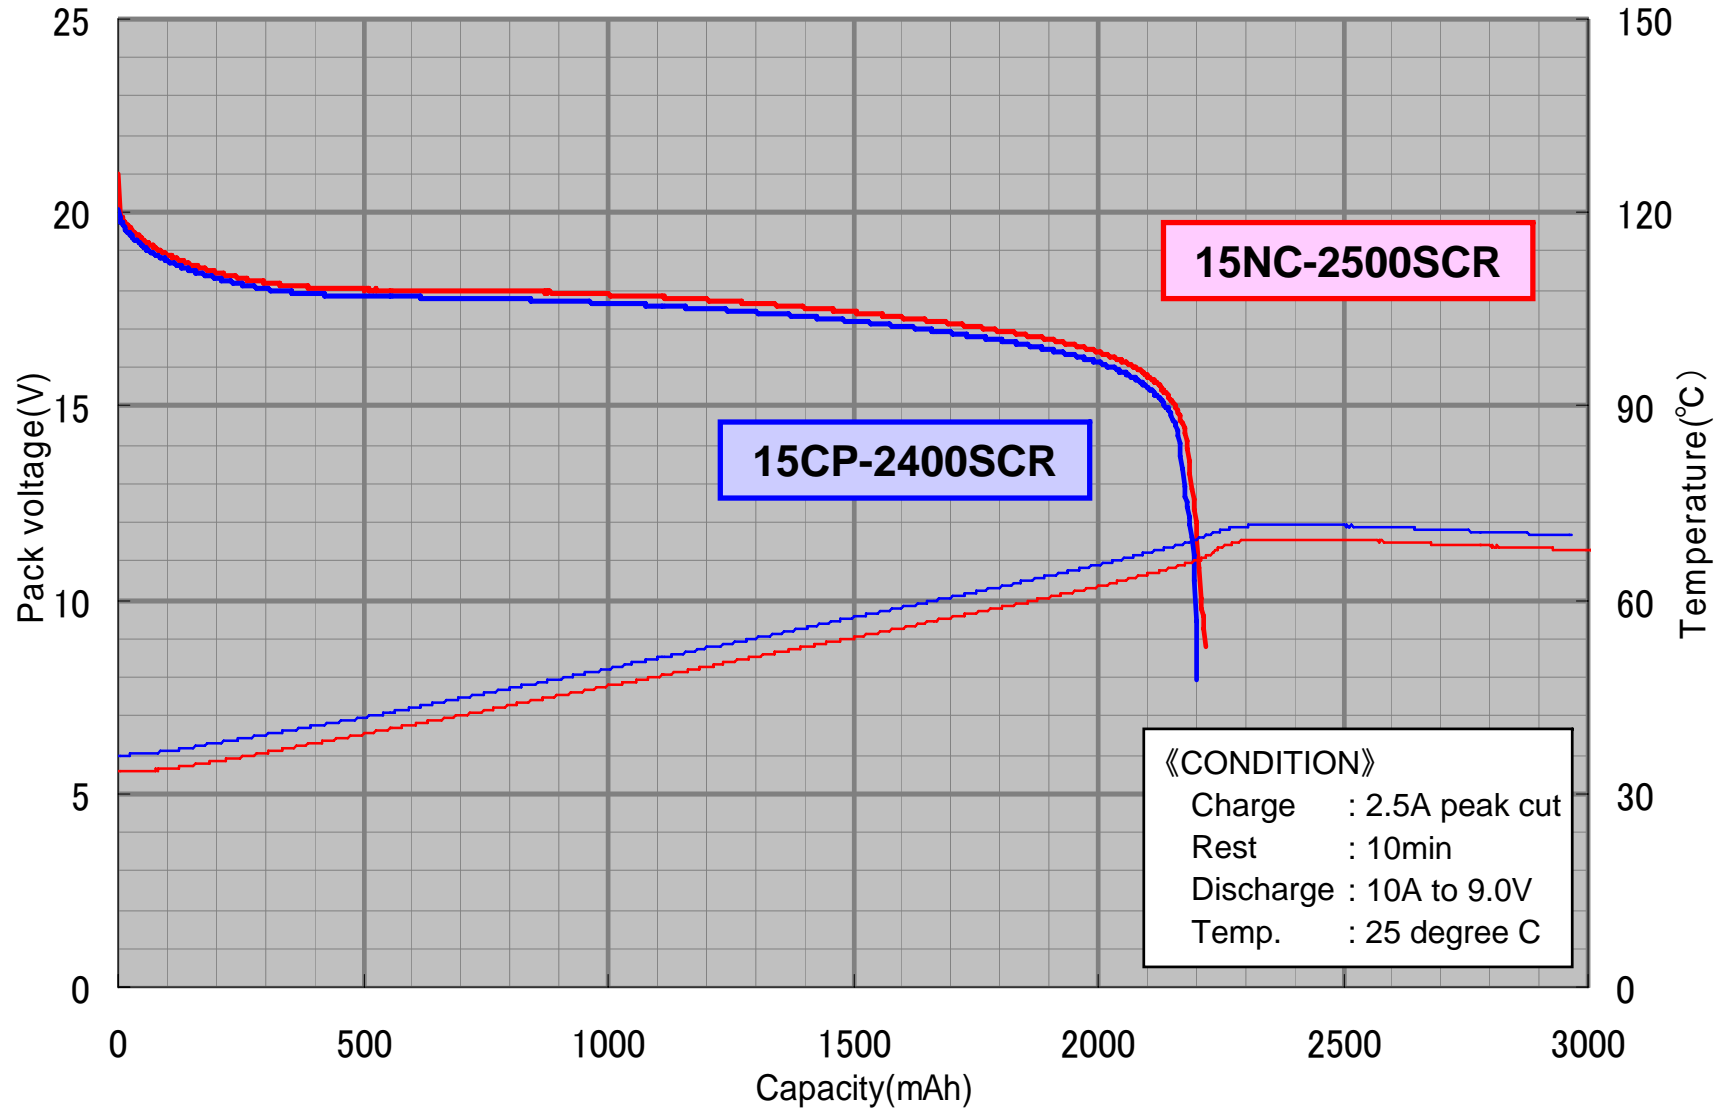

New Model
NC-2500SCR

10A discharge curves of 18V battery pack

30A discharge curves of 18V battery pack

50A discharge curves of 18V battery pack