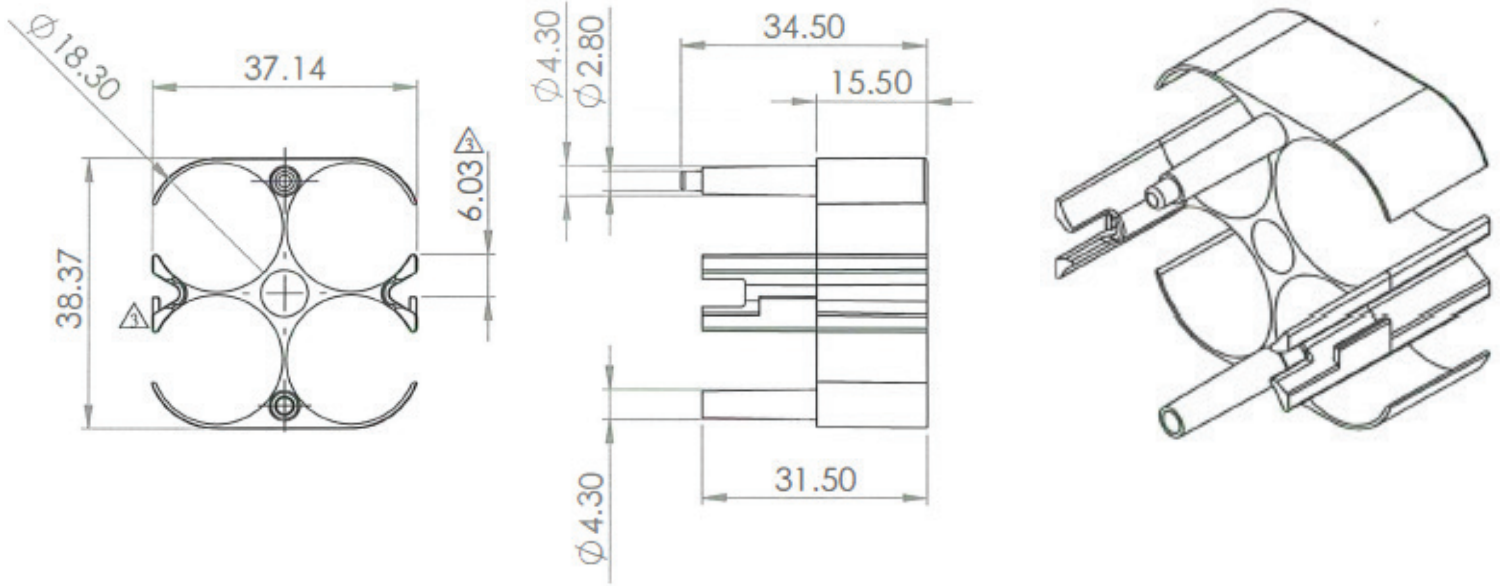

#### SPECIFICATIONS

CELL SIZE: 18650

CELL QUANTITY 4

CONFIGURATION 2x2

#### DRAWING