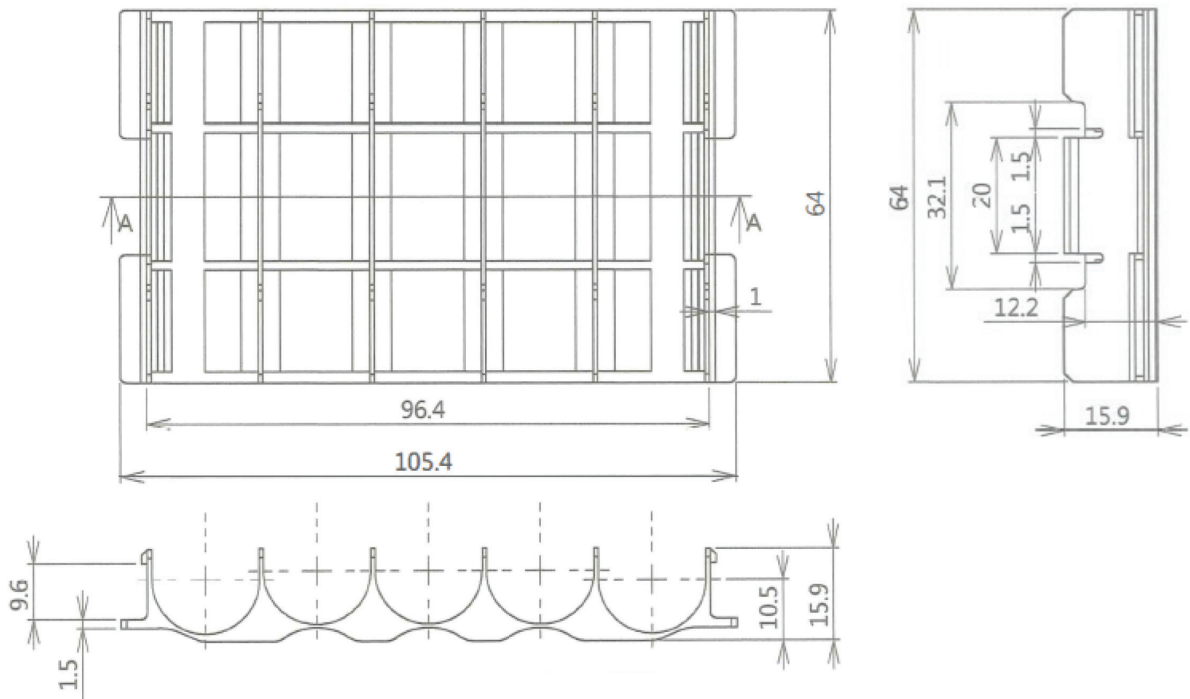

SPECIFICATIONS

CELL SIZE: 18650 CELL QUANTITY: 5 CONFIGURATION: 1x5 Row

DRAWING

IMAGES

*Batteries not included