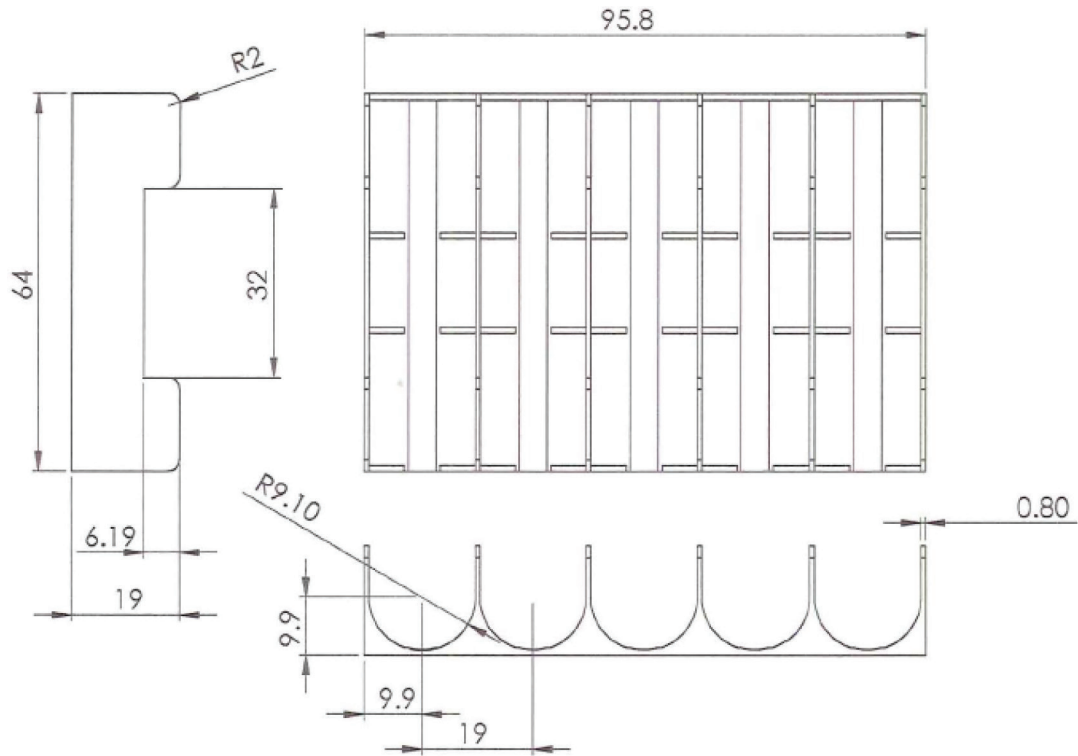

SPECIFICATIONS

CELL SIZE:	18650	CELL QUANTITY	5	CONFIGURATION	1x5 Row
------------	-------	---------------	---	---------------	---------

DRAWING

IMAGES

*Batteries not included