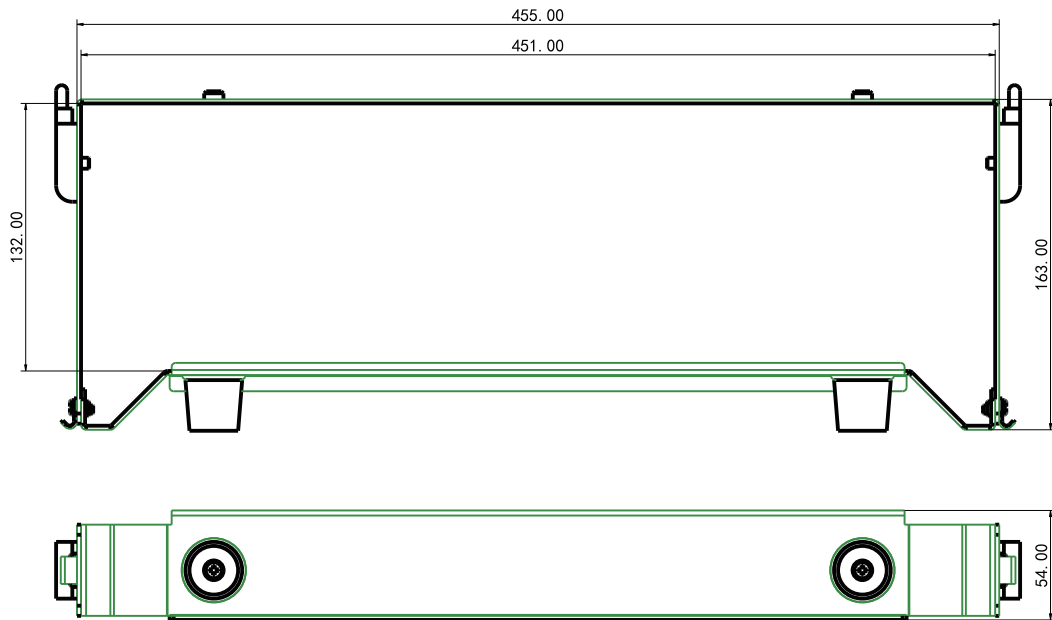

## *Horizontal installation*

Maximum 4 batteries for Horizontal installation

## *Vertical installation*

Maximum 2 batteries for vertical installation

# Dimension

**US2000**

**US3000**

**Cube the Force** |  **PYLONTECH**