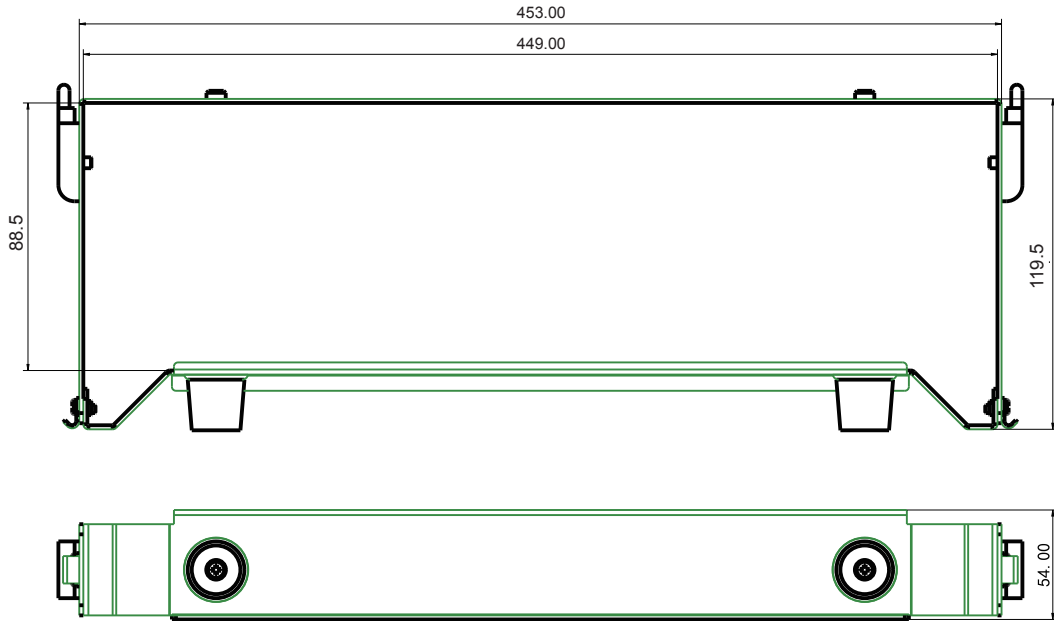

## *Horizontal installation*

Maximum 4 batteries for Horizontal installation

## *Vertical installation*

Maximum 2 batteries for vertical installation

# Dimension

**US2000**

**US3000**

**Cube the Force** |  **PYLONTECH**