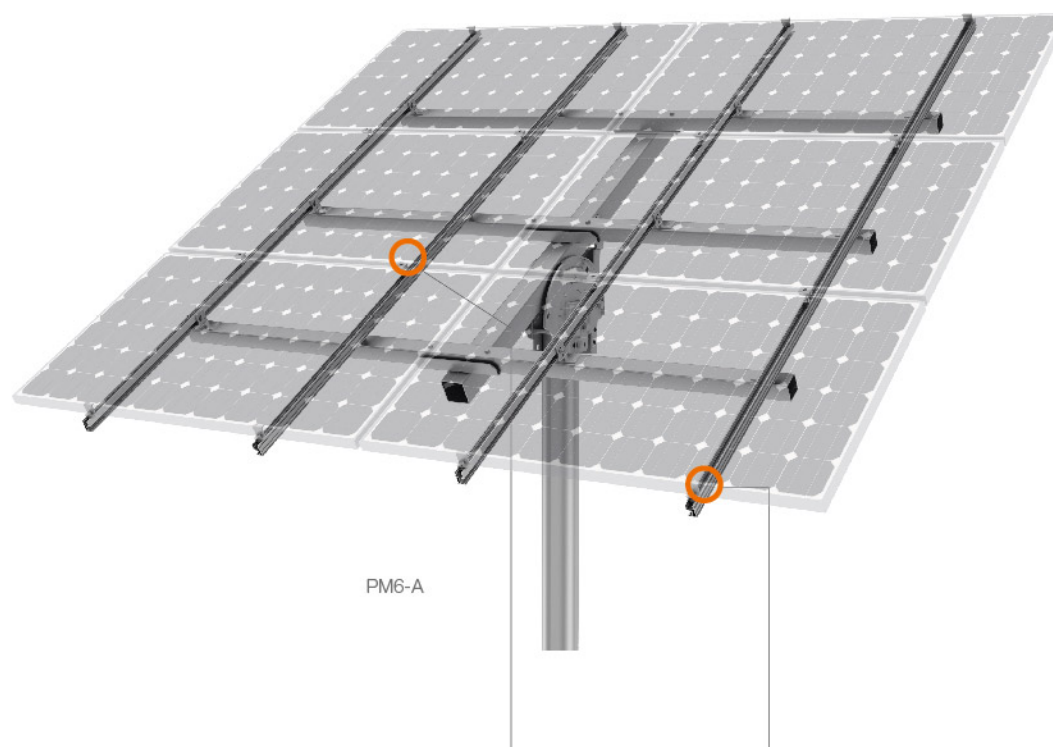

PV-ezRack PostMount-A

Robust pole mount system with adjustable angle for six and eight panels

PV-ezRack PostMount-A

Clenergy's PV-ezRack PostMount-A delivers flexible and durable designs to mount between six and eight panels per post. It's ideal for remote off-grid applications such as water pumps or small residential and commercial systems. The panel tilt is easily adjustable between 0° and 60° throughout the year and comes with hassle-free mounting thanks to patented components such as the PV-ezRack rails and clamps. The combination of high quality aluminium, stainless steel and galvanised steel components make this a robust, reliable system with excellent corrosion resistance*.

Adjustable tilt angle

The steel cap (post head) is designed to tilt panels between 0° and 60° to ensure that you get the required power output you need - anywhere, anytime. Changing the angle merely requires a single pair of spanners.

Quick and easy installation

Innovative and internationally patented, the Z-Module technology is used in almost all PV-ezRack components. The Z-Module provides a quick, easy and safe installation method and can be inserted in to the rail at any given point, secured with just three hand grips.

ER-RT-M

Master tube

The master tube connects to the adjustable tube and steel cap. It is a galvanised steel profile and holds the landscape tubes.

ER-R-ECO

ECO-Rail

Specifically developed to achieve larger spans, the design of the aluminium ECO-Rail enables faster installation. The ECO-Rails have two patented Z-channels with one at top for panel mounting and the second on side which connects to the PostMount-A structure.