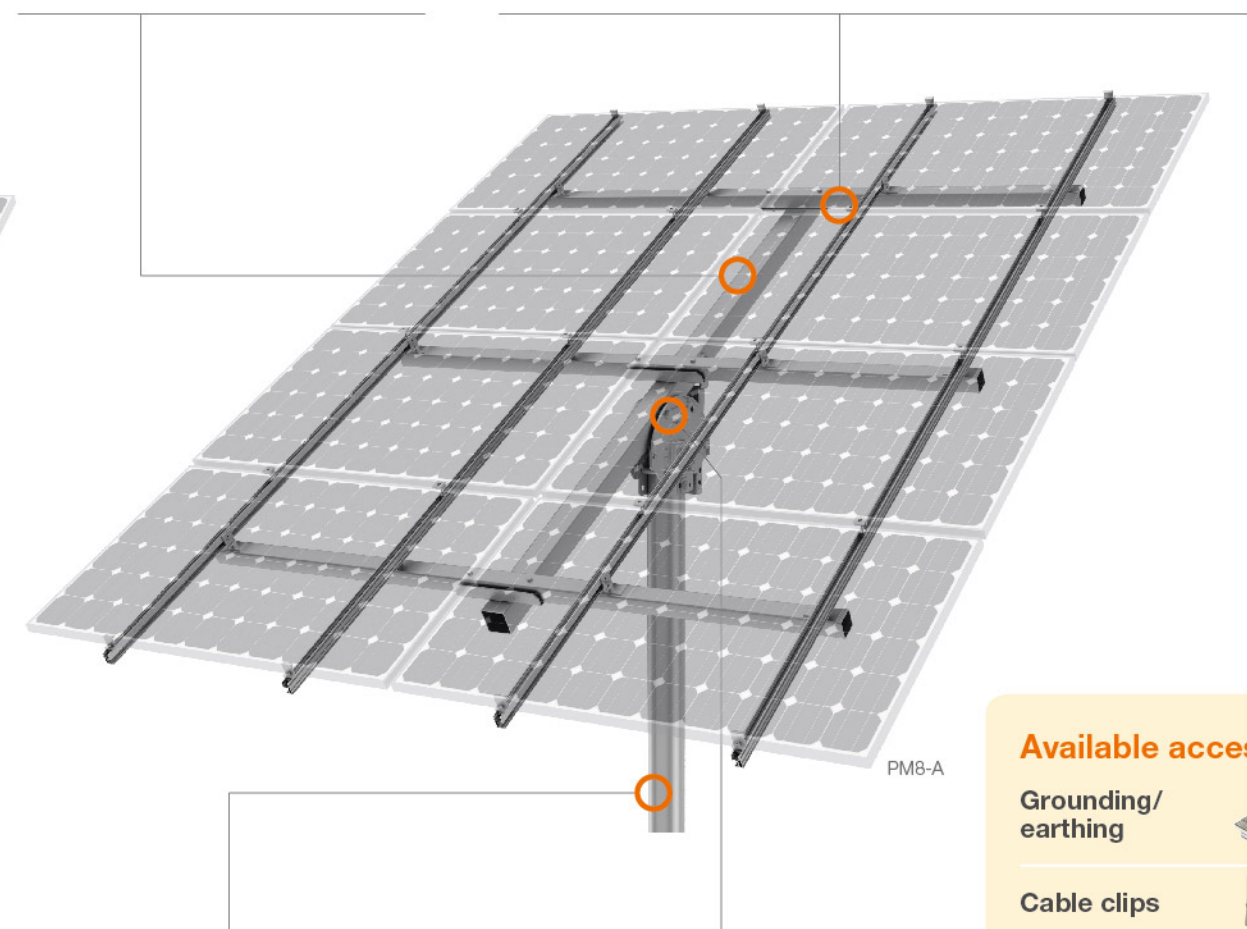

Adjustable tilt angle

The steel cap (post head) is designed to tilt panels between 0° and 60° to ensure that you get the required power output you need - anywhere, anytime. Changing the angle merely requires a single pair of spanners.

Quick and easy installation

Innovative and internationally patented, the Z-Module technology is used in almost all PV-ezRack components. The Z-Module provides a quick, easy and safe installation method and can be inserted in to the rail at any given point, secured with just three hand grips.

ER-RT-M

Master tube

The master tube connects to the adjustable tube and steel cap. It is a galvanised steel profile and holds the landscape tubes.

ER-R-ECO

ECO-Rail

Specifically developed to achieve larger spans, the design of the aluminium ECO-Rail enables faster installation. The ECO-Rails have two patented Z-channels with one at top for panel mounting and the second on side which connects to the PostMount-A structure.

ER-P

ER-SC

Post

This is a steel post with the outside diameter of 152mm (wall thickness 6mm), which is embedded in to concrete. It is also available with welded mounting plate (flange).

Steel cap

The steel cap sits on top of the post and connects the adjustable tube to the master tube allowing easy adjustment between the different tilt angles.