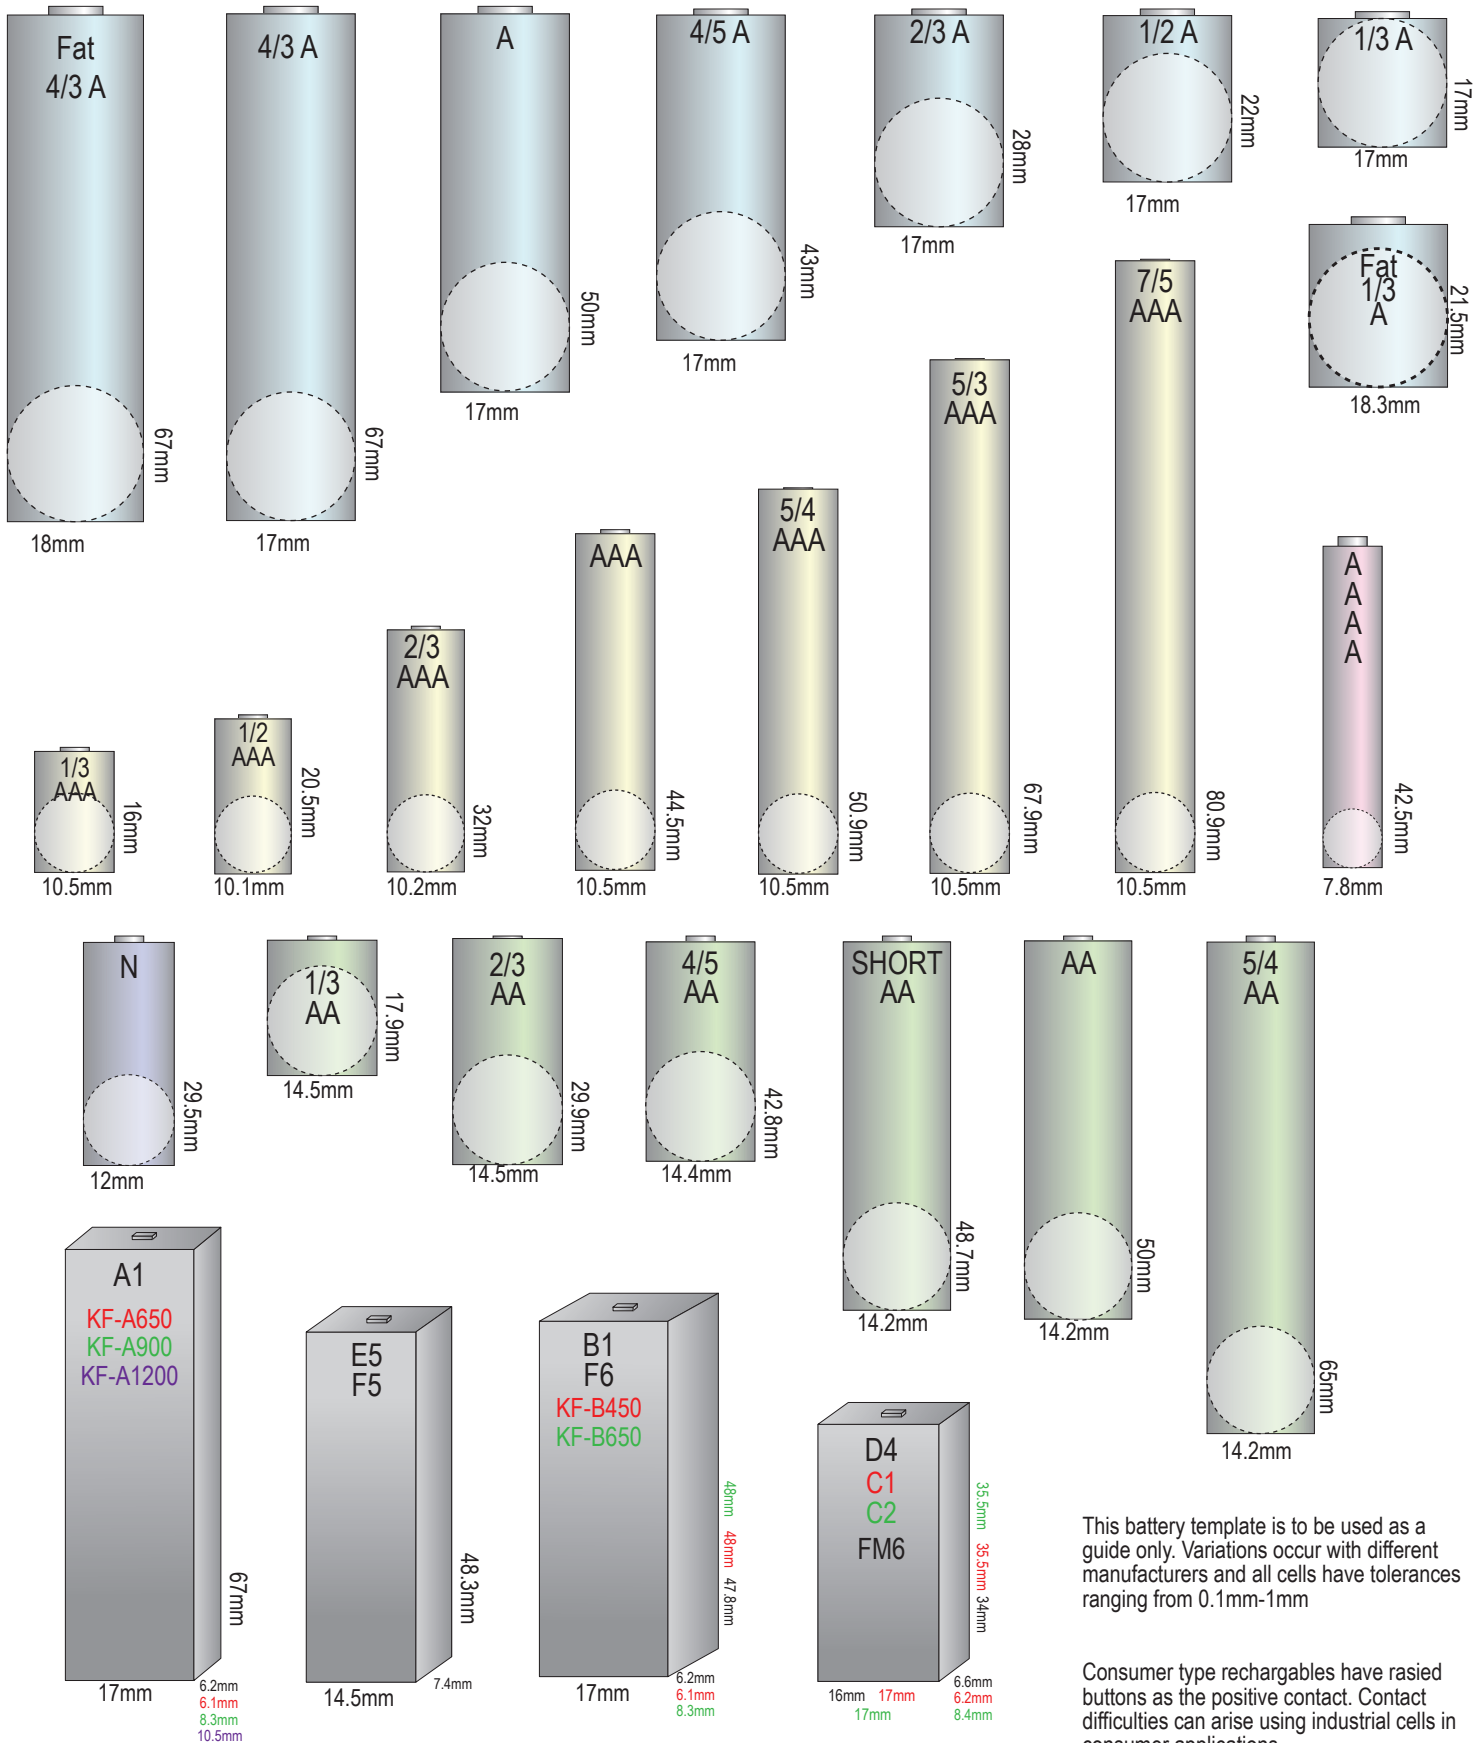

(Scale 1:1mm)

Please Note:

Two types of batteries are shown in this template. Raised Button & Flat Top. The dimensions shown here include the terminal height

This battery template is to be used as a guide only. Variations occur with different manufacturers and all cells have tolerances ranging from 0.1mm-1mm

Consumer type rechargables have raised buttons as the positive contact. Contact difficulties can arise using industrial cells in consumer applications.

(Scale 1:1mm)