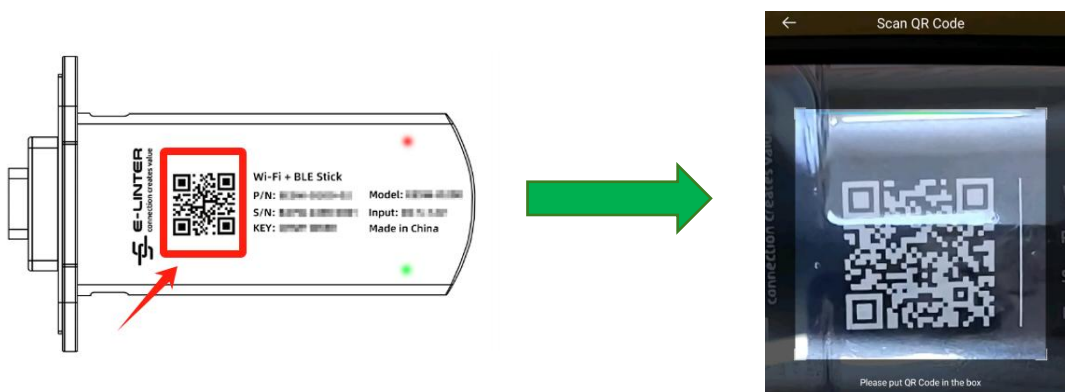

- The Wi-Fi dongle is firmly inserted into the Wi-Fi/RS232 interface located at the bottom of the inverter. Confirm that the dongle is powered on— a red light will remain on or flash, and a green light will turn on for 3 seconds to indicate it is receiving power. If these indicators do not appear, please check the connected device.

- Ensure Wi-Fi router is connected to Internet. Wi-Fi SSID and password are ready.

Instructions

Step 1: Scan below QR code to download **myNoark+** app from Google Play Store, Apple Store or local download.

Step 2: Open app, simply register and login using your email. Or click **Demo** in right-top corner without registering. Then tap **Me** to enter profile page.

Step 3: Tap **Tools** and select **Wi-Fi Network Configuration**.

Step 4: Select **Scan QR Code** and it will ask you to check all required conditions. Tick the box if all conditions are met and tap **Start scan**.

Step 5: Use your phone to scan the QR code on Wi-Fi dongle, make sure camera access is allowed for PV Pro app.