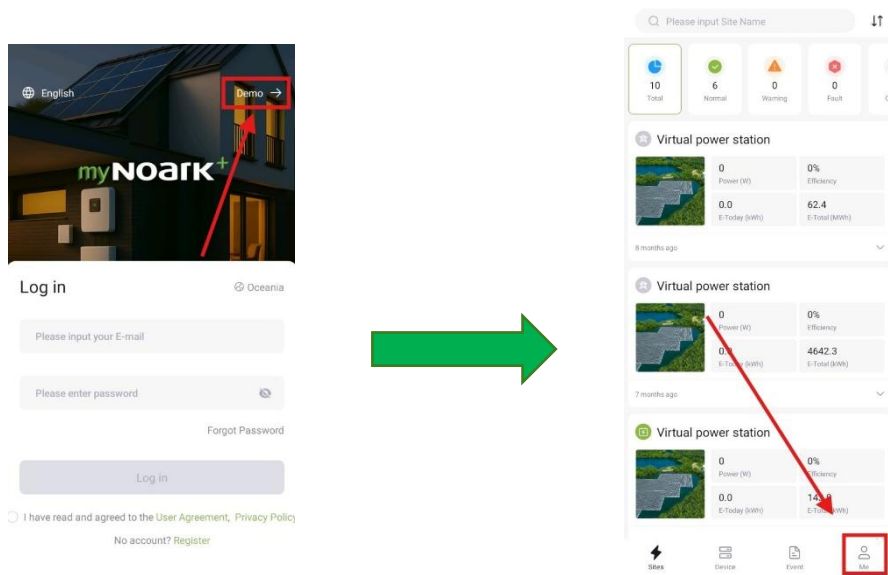

Wi-Fi Setup Quick Guide

– Commissioning and Connecting Your Solar System to myNoark+

2025.07

Overview

This is a quick guide to connect your solar system to myNoark+ energy management system via App.

Before proceeding with this document, please ensure the following conditions are met:

- The Wi-Fi dongle is firmly inserted into the Wi-Fi/RS232 interface located at the bottom of the inverter. Confirm that the dongle is powered on— a red light will remain on or flash, and a green light will turn on for 3 seconds to indicate it is receiving power. If these indicators do not appear, please check the connected device.

- Ensure Wi-Fi router is connected to Internet. Wi-Fi SSID and password are ready.

Instructions

Step 1: Scan below QR code to download **myNoark+** app from Google Play Store, Apple Store or local download.

Step 2: Open app, simply register and login using your email. Or click **Demo** in right-top corner without registering. Then tap **Me** to enter profile page.

Step 3: Tap **Tools** and select **Wi-Fi Network Configuration**.