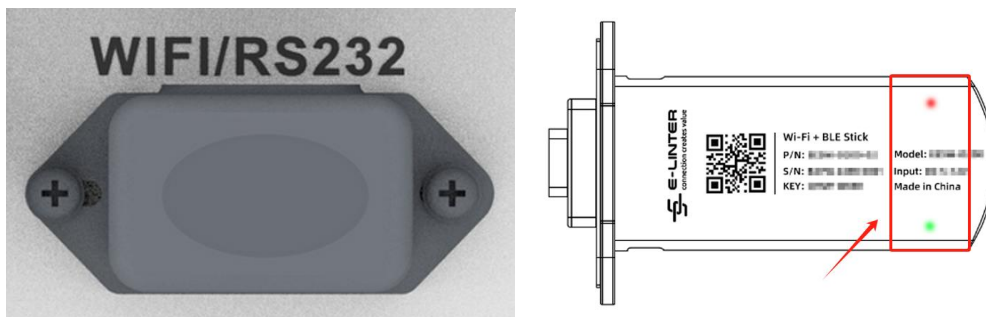

Wi-Fi Setup Quick Guide

– Commissioning and Connecting Your Solar System to myNoark+

2025.07

Overview

This is a quick guide to connect your solar system to myNoark+ energy management system via App.

Before proceeding with this document, please ensure the following conditions are met:

- The Wi-Fi dongle is firmly inserted into the Wi-Fi/RS232 interface located at the bottom of the inverter. Confirm that the dongle is powered on— a red light will remain on or flash, and a green light will turn on for 3 seconds to indicate it is receiving power. If these indicators do not appear, please check the connected device.