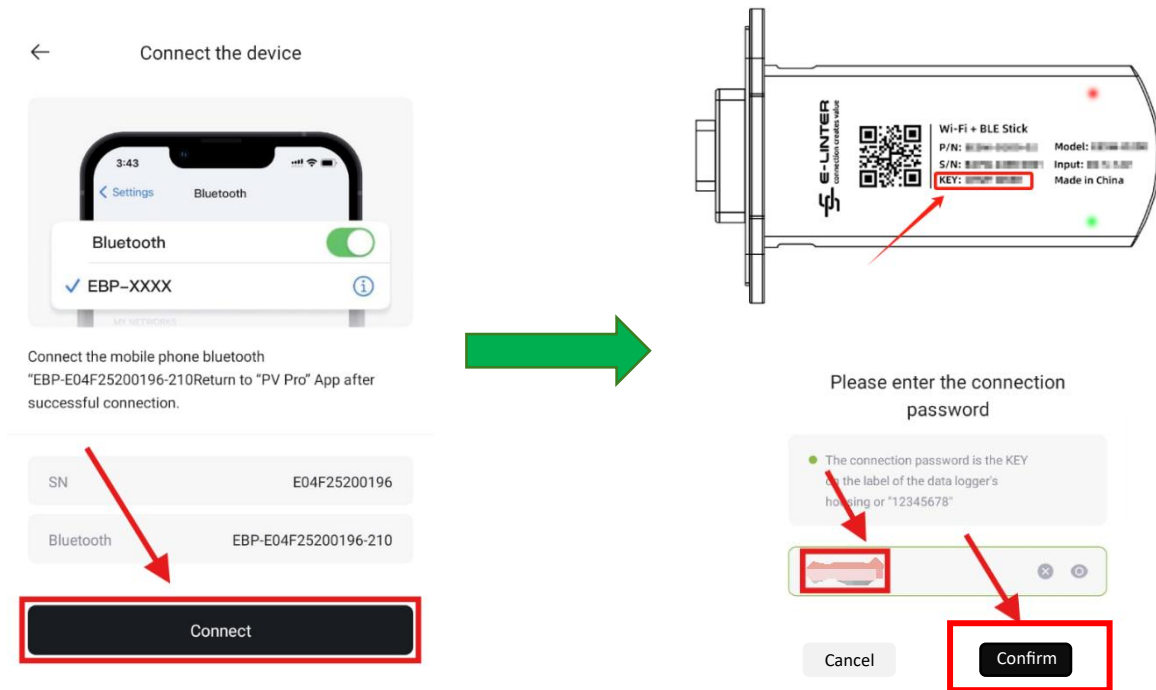

Step 6: Ensure Bluetooth is open on phone. Follow the instructions and tap **Connect**. Enter the password (KEY) located on the dongle and tap **Confirm**.