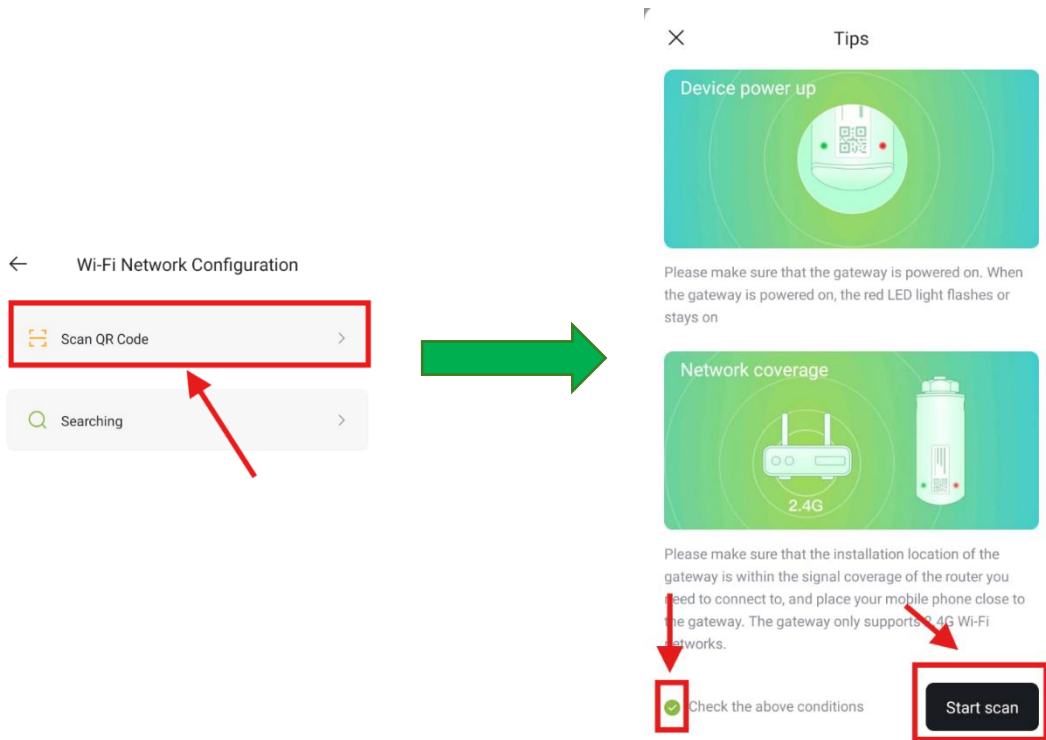

Step 4: Select **Scan QR Code** and it will ask you to check all required conditions. Tick the box if all conditions are met and tap **Start scan**.