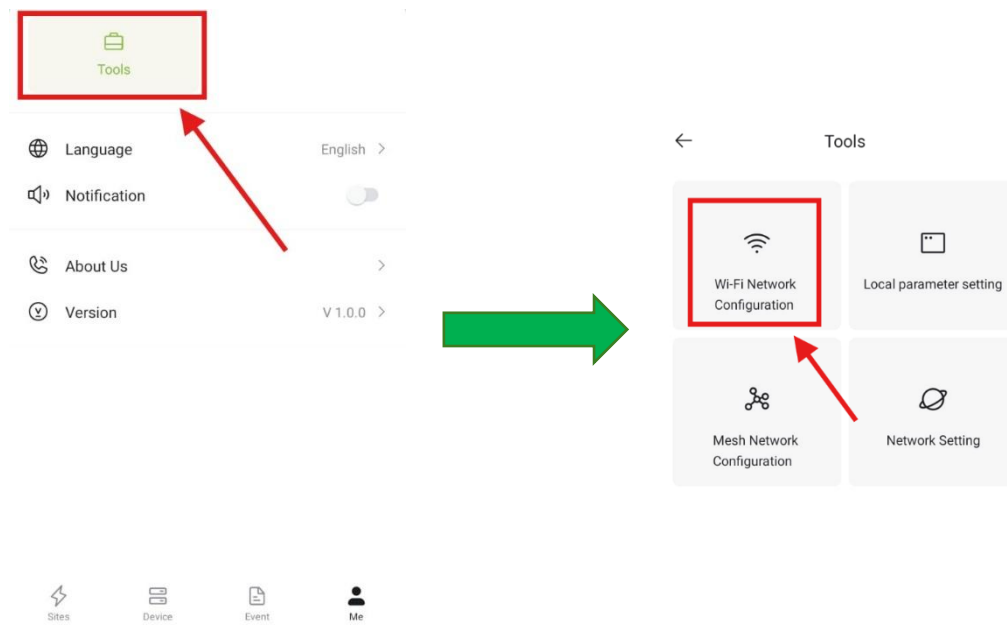

- The Wi-Fi dongle is firmly inserted into the Wi-Fi/RS232 interface located at the bottom of the inverter. Confirm that the dongle is powered on— a red light will remain on or flash, and a green light will turn on for 3 seconds to indicate it is receiving power. If these indicators do not appear, please check the connected device.

- Ensure Wi-Fi router is connected to Internet. Wi-Fi SSID and password are ready.

Instructions

Step 1: Scan below QR code to download **myNoark+** app from Google Play Store, Apple Store or local download.

Step 2: Open app, simply register and login using your email. Or click **Demo** in right-top corner without registering. Then tap **Me** to enter profile page.

Step 3: Tap **Tools** and select **Wi-Fi Network Configuration**.