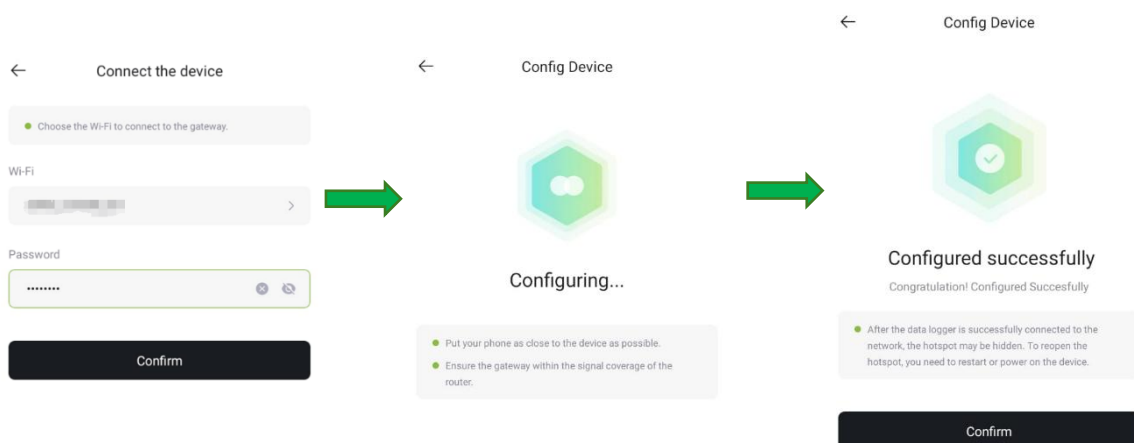

- The Wi-Fi dongle is firmly inserted into the Wi-Fi/RS232 interface located at the bottom of the inverter. Confirm that the dongle is powered on— a red light will remain on or flash, and a green light will turn on for 3 seconds to indicate it is receiving power. If these indicators do not appear, please check the connected device.

Step 2: Open app, simply register and login using your email. Or click **Demo** in right-top corner without registering. Then tap **Me** to enter profile page.

Step 3: Tap **Tools** and select **Wi-Fi Network Configuration**.

Step 4: Select **Scan QR Code** and it will ask you to check all required conditions. Tick the box if all conditions are met and tap **Start scan**.

Step 5: Use your phone to scan the QR code on Wi-Fi dongle, make sure camera access is allowed for PV Pro app.

Step 6: Ensure Bluetooth is open on phone. Follow the instructions and tap **Connect**. Enter the password (KEY) located on the dongle and tap **Confirm**.

Step 7: Choose your home Wi-Fi and enter your password. Tap **Confirm** and wait until configuration is done.