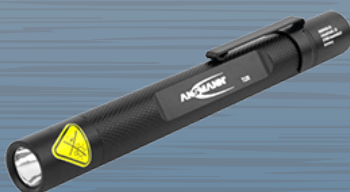

1600-0160

FUTURE T120 LED Pen Light

Stock Code	59006-218
Lumens	130 lumens
Beam Range	75m
Runtime (max.)	4 hrs

Battery	2 x AAA
Dimensions	115 (L) x 16 (W)
Weight	55g
	Includes: 2 x AAA alkaline, detachable clip