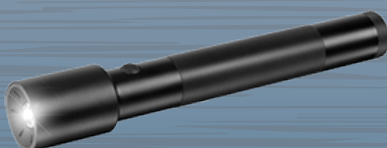

FOCUSABLE

1600-0159

FUTURE T50F LED Focusable Torch

Stock Code	59006-217
Lumens	60 lumens
Beam Range	75m
Runtime (max.)	2.5 hrs

Battery	1 x AA
Dimensions	92 (L) x 21 (W)
Weight	60g
	Toshiba LED. Includes: 1 x AA alkaline, belt clip

1600-0059

FUTURE T300F LED Focusable Torch

Stock Code	59006-222
Lumens	160 lumens
Beam Range	100m
Runtime (max.)	7 hrs

Battery	2 x C
Dimensions	234 (L) x 44 (W)
Weight	334g
	CREE LED technology. Includes: 2 x C alkaline

1600-0138

FUTURE T200F LED Focusable Torch

Stock Code	59006-221
Lumens	200 lumens
Beam Range	175m
Runtime (max.)	13 hrs

Battery	3 x AAA
Dimensions	149 (L) x 32 (W)
Weight	111g
IP rating:	IP54. Tough and shockproof to 1.0m. CREE LED technology. Includes: 3 x AAA alkaline, wrist strap.

1600-0060

FUTURE T500F LED Focusable Torch

Stock Code	59006-223
Lumens	260 lumens
Beam Range	160m
Runtime (max.)	50 hrs

Battery	3 x D
Dimensions	318 (L) x 52 (W)
Weight	896g
	CREE LED technology. Includes: 2 x D alkaline