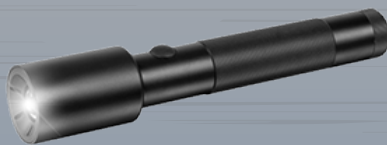

TORCH COMPARISON CHART

GENERAL PURPOSE

1600-0153

X10 LED Metal Torch

Stock Code	59006-212
Lumens	25 lumens
Beam Range	50m
Runtime (max.)	22 hrs

Battery	1 x AA
Dimensions	104 (L) x 26 (W)
Weight	53g
IP rating:	IPx4. Includes: 1 x AA alkaline, wrist strap

1600-0155

X30 LED Metal Torch

Stock Code	59006-215
Lumens	40 lumens
Beam Range	110m
Runtime (max.)	40 hrs

Battery	2 x C
Dimensions	200 (L) x 45 (W)
Weight	224g
IP rating:	IPx4. Includes: 2 x C alkaline, wrist strap

FOCUSABLE

1600-0159

FUTURE T50F LED Focusable Torch

Stock Code	59006-217
Lumens	60 lumens
Beam Range	75m
Runtime (max.)	2.5 hrs

Battery	1 x AA
Dimensions	92 (L) x 21 (W)
Weight	60g
	Toshiba LED. Includes: 1 x AA alkaline, belt clip

1600-0059

FUTURE T300F LED Focusable Torch

Stock Code	59006-222
Lumens	160 lumens
Beam Range	100m
Runtime (max.)	7 hrs

Battery	2 x C
Dimensions	234 (L) x 44 (W)
Weight	334g
	CREE LED technology. Includes: 2 x C alkaline