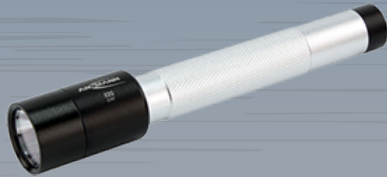

TORCH COMPARISON CHART

GENERAL PURPOSE

1600-0153

X10 LED Metal Torch

Stock Code	59006-212
Lumens	25 lumens
Beam Range	50m
Runtime (max.)	22 hrs

Battery	1 x AA
Dimensions	104 (L) x 26 (W)
Weight	53g
IP rating:	IPx4. Includes: 1 x AA alkaline, wrist strap

1600-0154

X20 LED Metal Torch

Stock Code	59006-214
Lumens	25 lumens
Beam Range	65m
Runtime (max.)	30 hrs

Battery	2 x AA
Dimensions	152 (L) x 26 (W)
Weight	65g
IP rating:	IPx4. Includes: 2 x AA alkaline, wrist strap

1600-0155

X30 LED Metal Torch

Stock Code	59006-215
Lumens	40 lumens
Beam Range	110m
Runtime (max.)	40 hrs

Battery	2 x C
Dimensions	200 (L) x 45 (W)
Weight	224g
IP rating:	IPx4. Includes: 2 x C alkaline, wrist strap

FOCUSABLE

1600-0159

FUTURE T50F LED Focusable Torch

Stock Code	59006-217
Lumens	60 lumens
Beam Range	75m
Runtime (max.)	2.5 hrs

Battery	1 x AA
Dimensions	92 (L) x 21 (W)
Weight	60g
	Toshiba LED. Includes: 1 x AA alkaline, belt clip